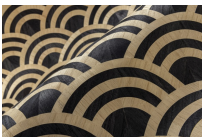

m o o o i

Lucky O's Wallcovering

MOOOI | FOR MOOOI WALLCOVERING

Overlapping O's, created of wood veneer marquetry inlay, resemble the rolling waves of the ocean. The unique wallcovering's ancient Seigaiha pattern symbolising waves of water represents good luck, power, and resilience.

Detailing

The full wallcovering collection can be discovered at moooiwallcovering.com

Colours

Birch & Black

Birch & Blue

Birch & Gold

Birch & Silver

Lucky O's Wallcovering / Lucky O's